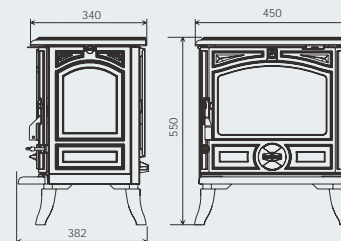

WARRANTY INFORMATION

SPECIFICATIONS

MONTFORT	
Fuel	Standard electricity supply
Output	Up to 2 Kws
Weight	55 Kgs