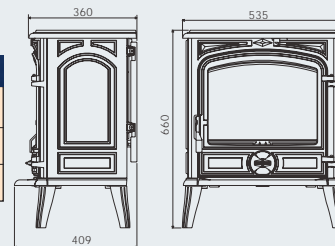

SAVOY	
Fuel	Standard electricity supply
Output	Up to 2 Kws
Weight	75 Kgs

All dimensions are quoted in mm unless stated otherwise. Quoted outputs are dependent on electricity supply.

Your local dealer: